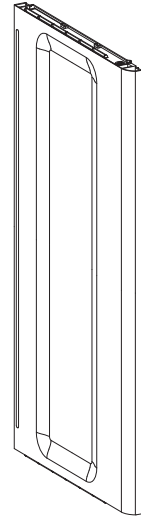

TOOMAX[®]

ELEGANCE S

Art. 060 cm 65x38x95h | in 25,6x15x37,4h

A

PZ / PCS 2

B

PZ / PCS 2

D