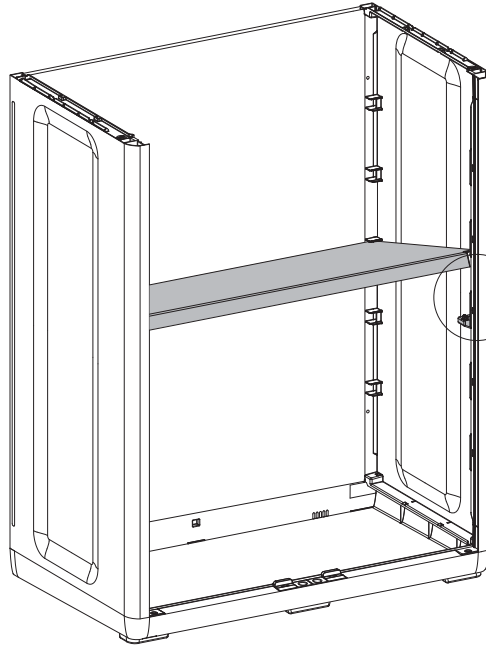

5

6

L1

F2

F2

C

L1

F1

C

L2