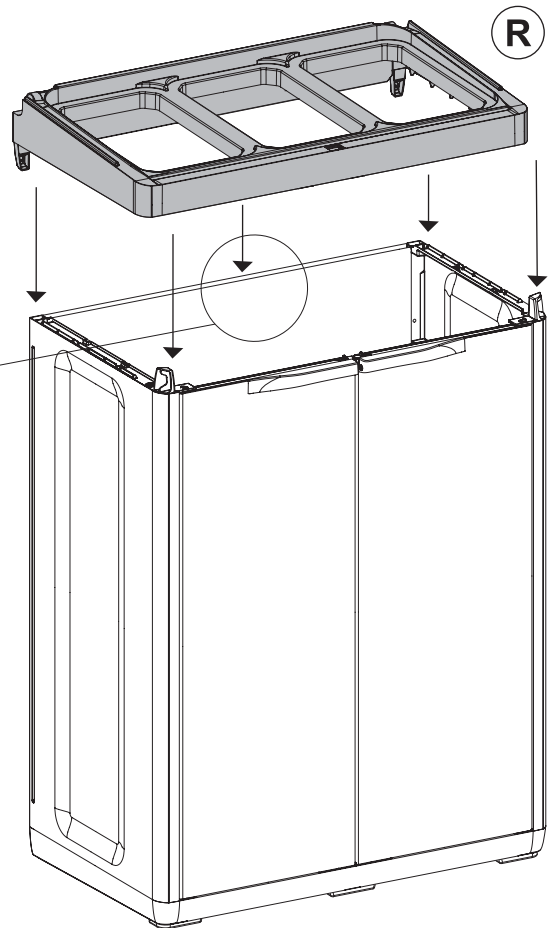

11

R

R

12

Q9

Q8

O-RING

O-RING