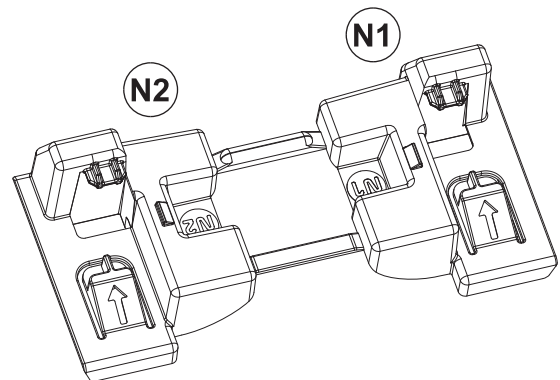

PZ / PCS 1

O-RING