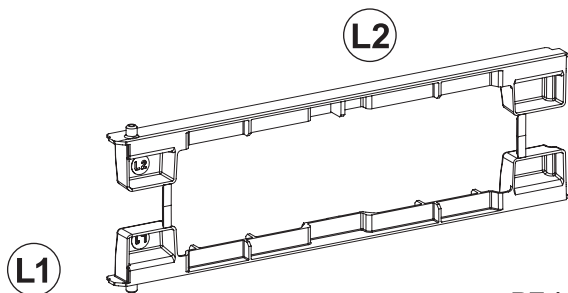

PZ / PCS 2

00

PZ / PCS 1

PZ / PCS 4

PZ / PCS 1

PZ / PCS 1

O-RING