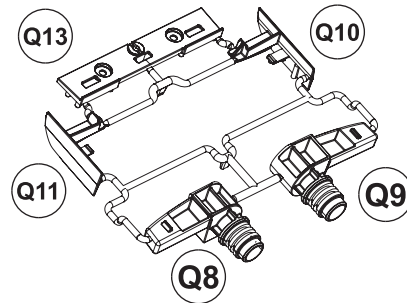

PZ / PCS 2

00

PZ / PCS 1

PZ / PCS 4

PZ / PCS 1

PZ / PCS 1

O-RING