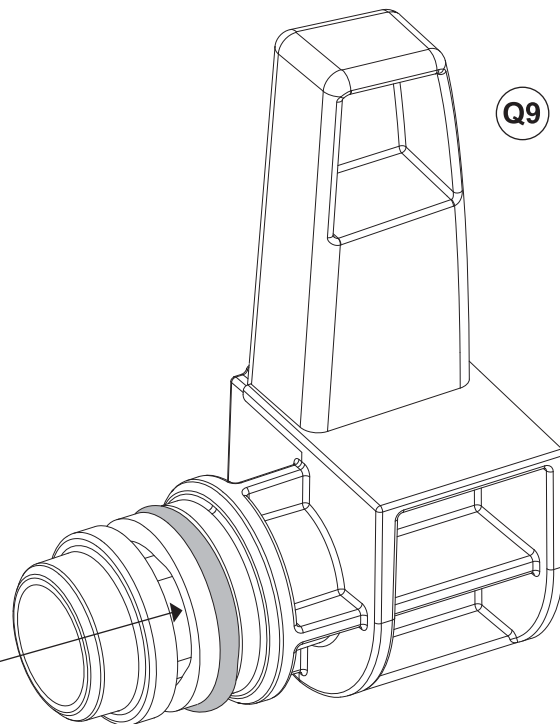

11

R

R

12

Q9

Q8

O-RING

O-RING

Q9