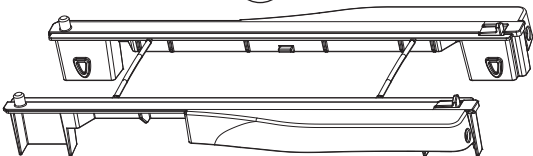

PZ / PCS 1

F1

F2

PZ / PCS 1