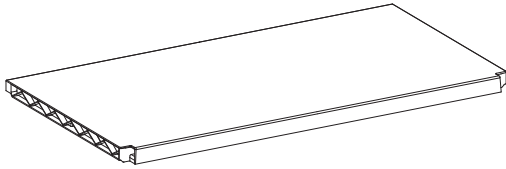

TOOMAX[®]

ELEGANCE S

Art. 060 cm 65x38x95h | in 25,6x15x37,4h

A

PZ / PCS 2

B

PZ / PCS 2

D