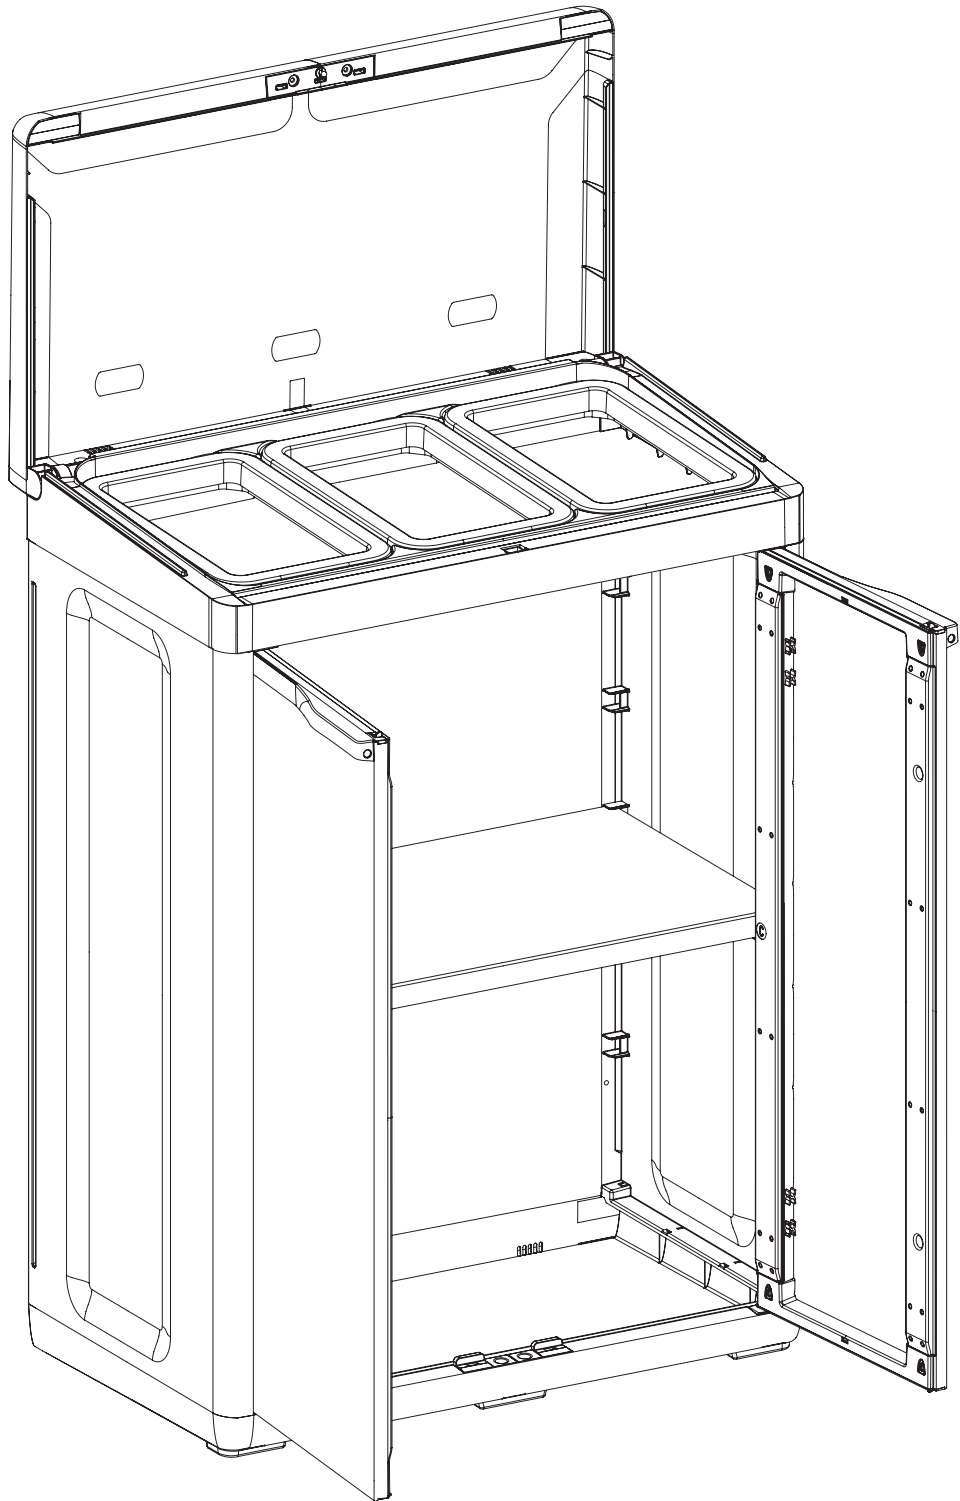

TOOMAX[®]

ELEGANCE S

Art. 060 cm 65x38x95h | in 25,6x15x37,4h

A

PZ / PCS 2

B

PZ / PCS 2

D