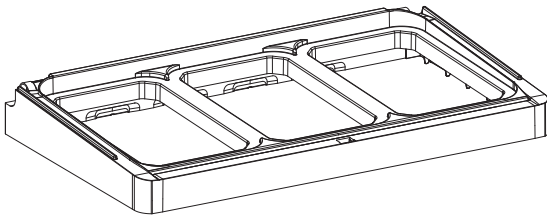

A

PZ / PCS 2

B

PZ / PCS 2

D

PZ / PCS 1

R

PZ / PCS 1

C

PZ / PCS 2

R3

PZ / PCS 3

W

PZ / PCS 1

Q12

PZ / PCS 1

F1

F2

PZ / PCS 1

PZ / PCS 1