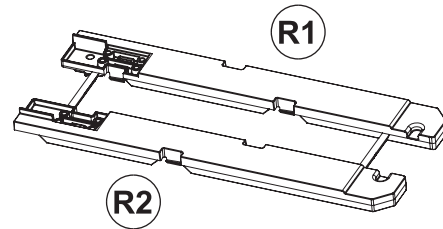

PZ / PCS 2

00

PZ / PCS 1

PZ / PCS 4

PZ / PCS 1

PZ / PCS 1

O-RING