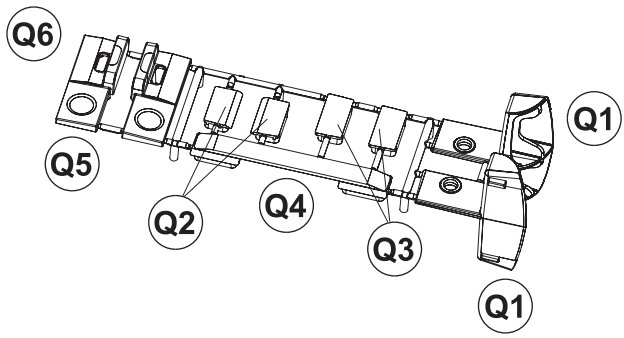

PZ / PCS 2

00

PZ / PCS 1

PZ / PCS 4

PZ / PCS 1

O-RING