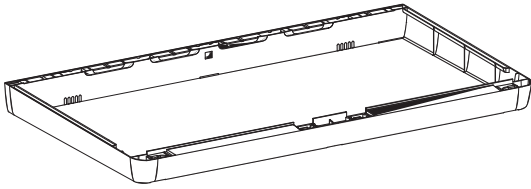

TOOMAX[®]

ELEGANCE S

Art. 060 cm 65x38x95h | in 25,6x15x37,4h

A

PZ / PCS 2

B

PZ / PCS 2

D